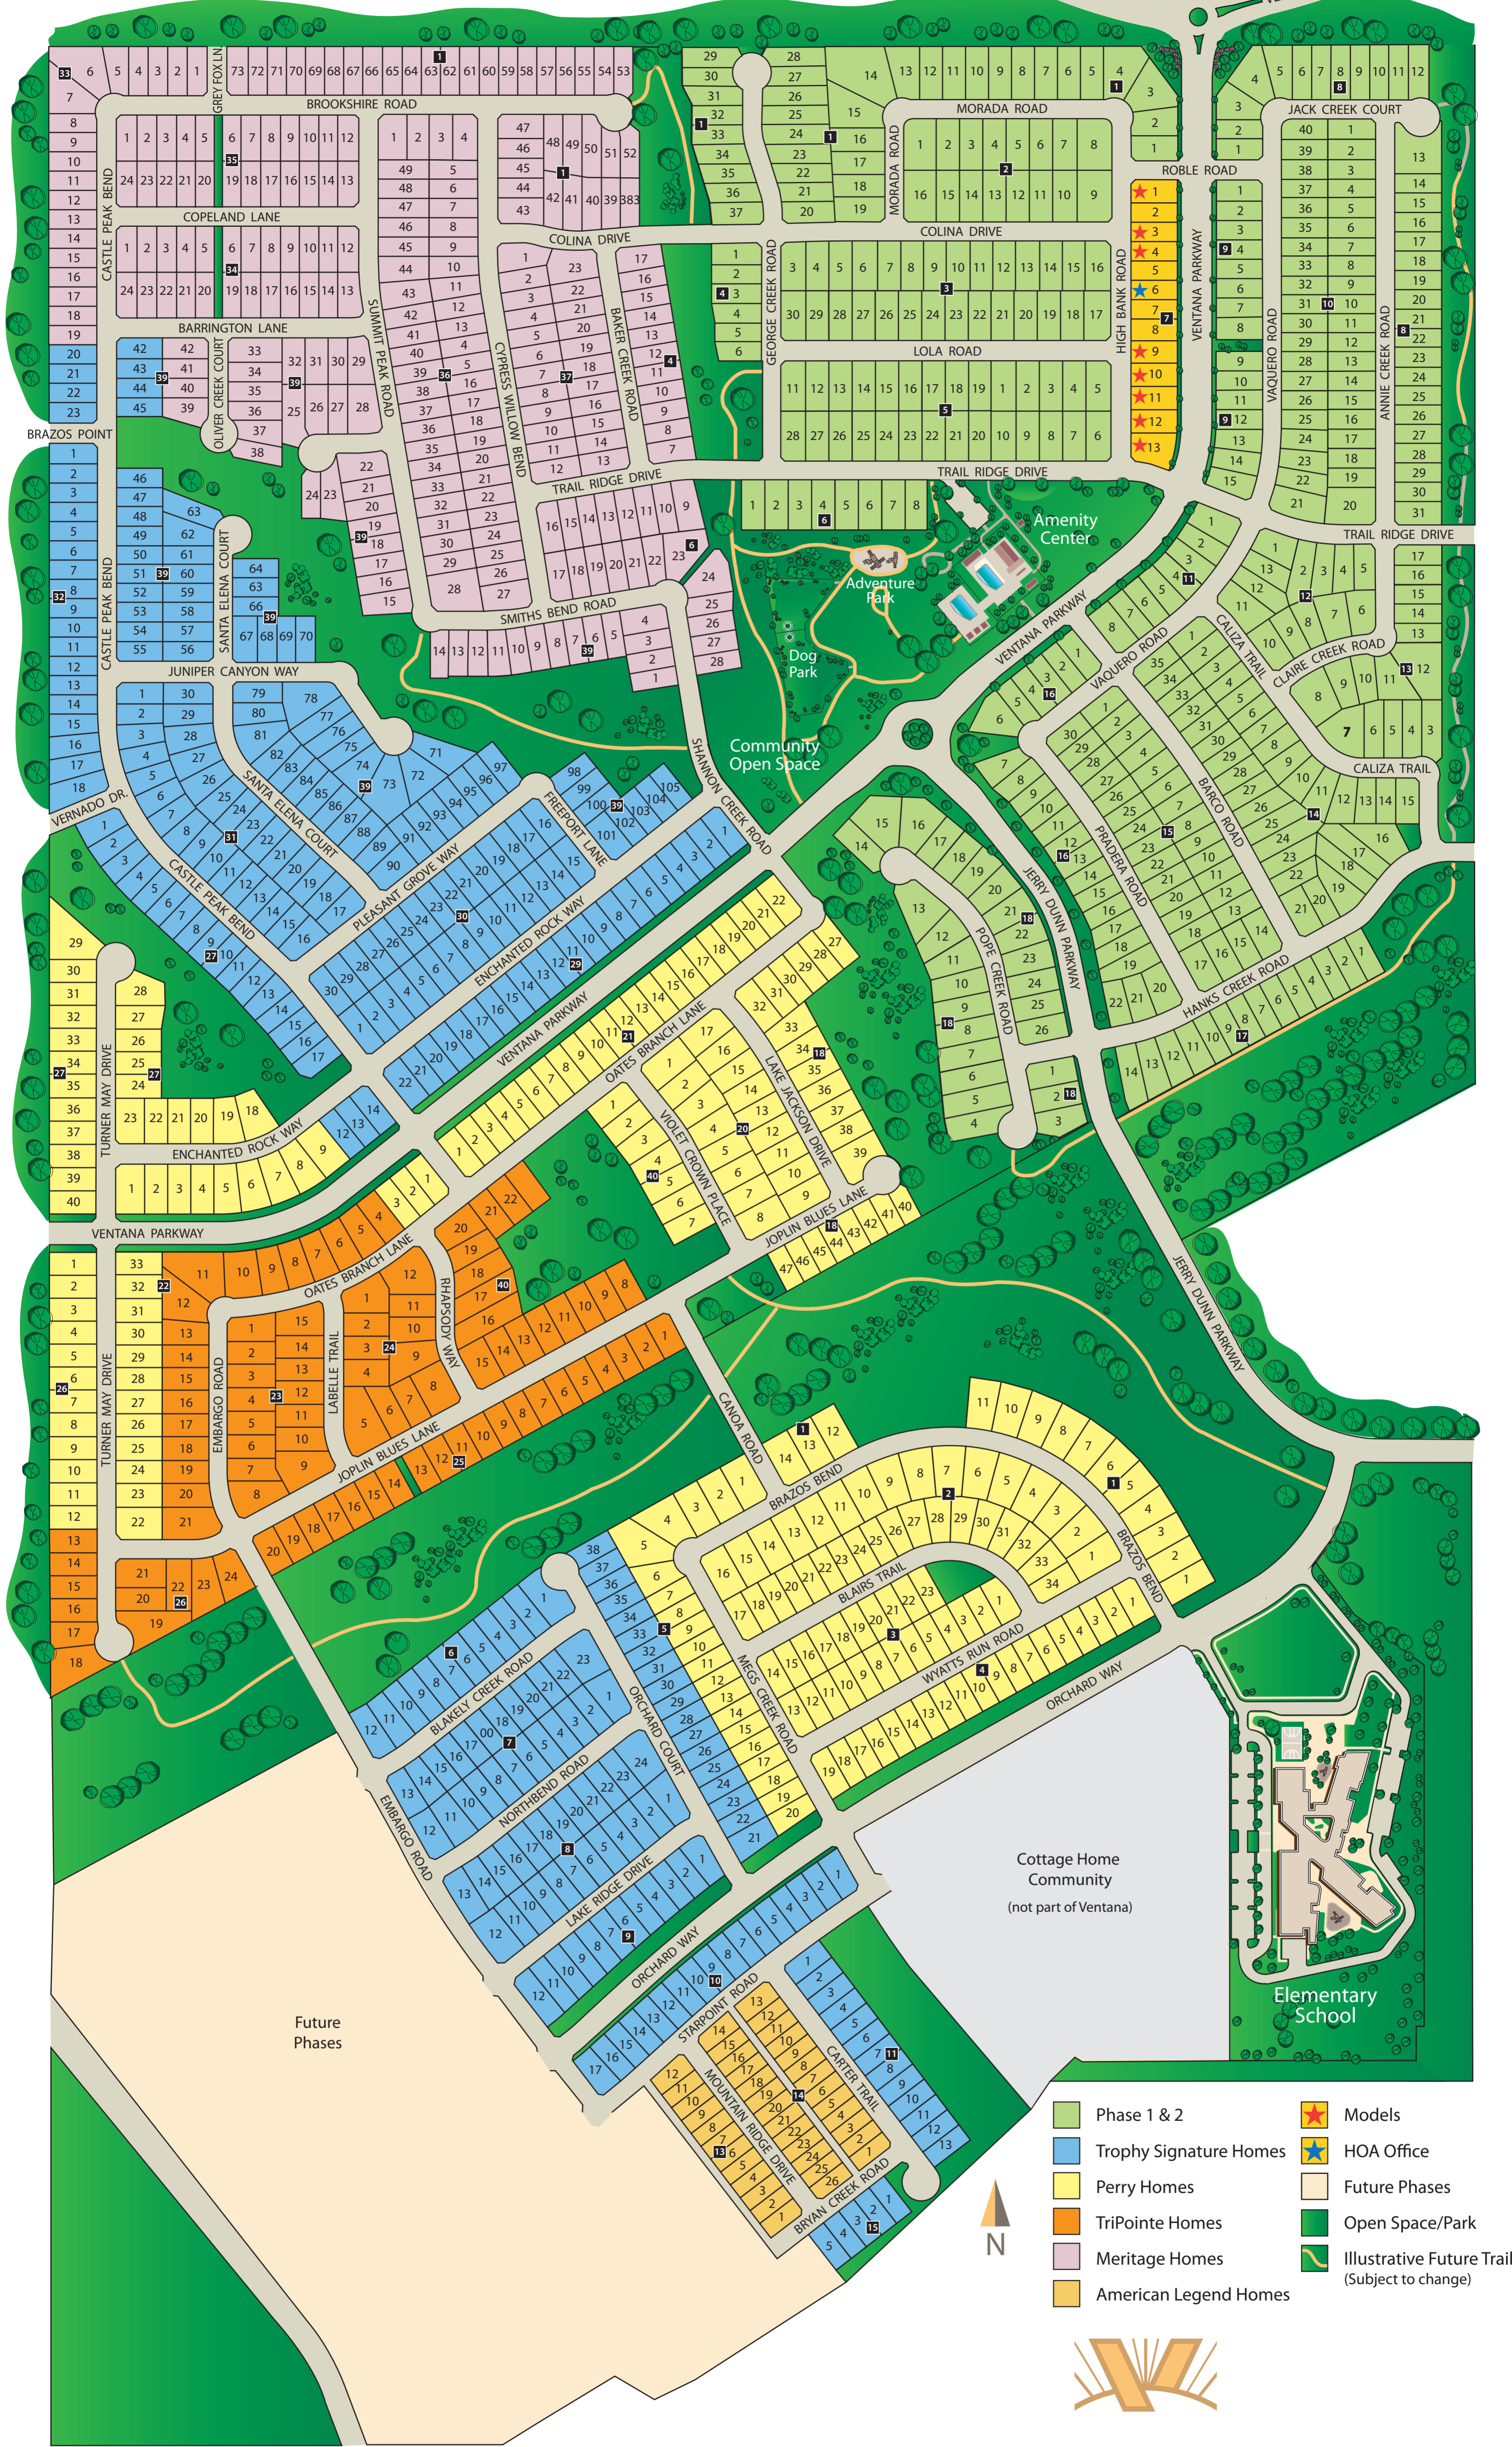

To FM 2871 and I-20
VEALE RANCH ROAD

Cottage Home Community
(not part of Ventana)

Elementary School

Future Phases

- Phase 1 & 2
- Trophy Signature Homes
- Perry Homes
- TriPointe Homes
- Meritage Homes
- American Legend Homes
- ★ Models
- ★ HOA Office
- Future Phases
- Open Space/Park
- Illustrative Future Trail (Subject to change)

VENTANA

A Fort Worth Master-Planned Community