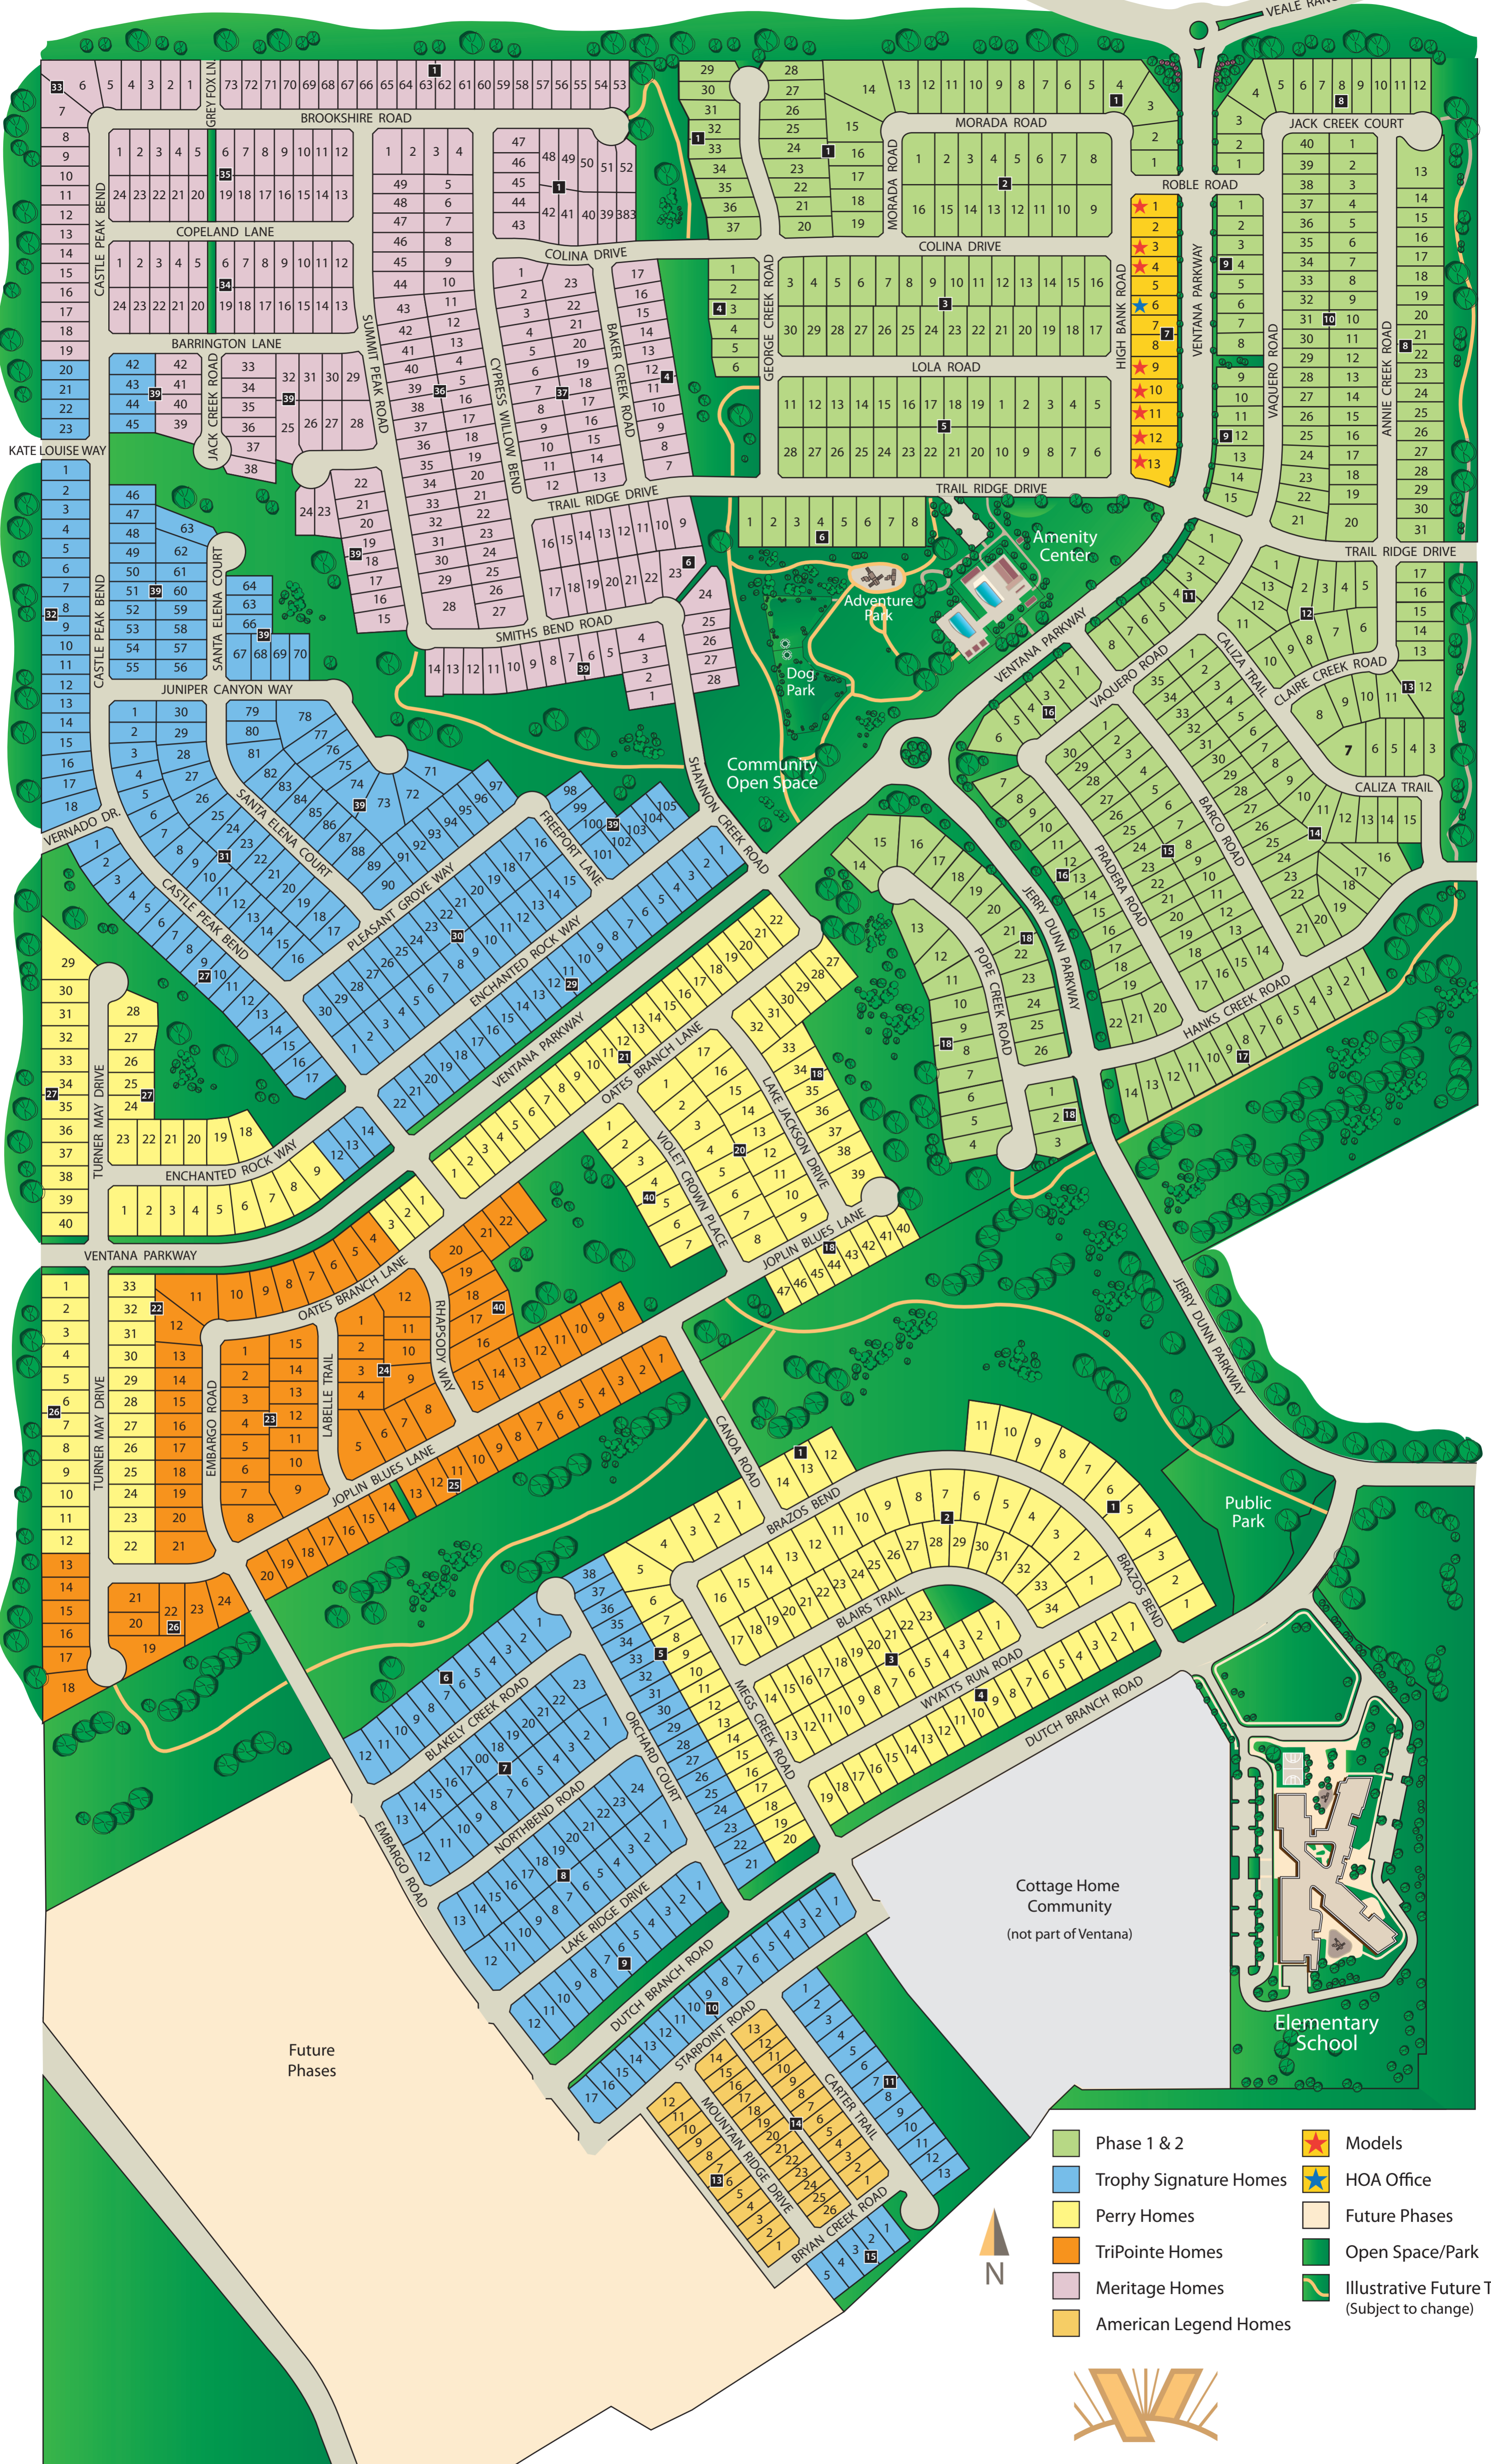

To FM 2871 and I-20
VEALE RANCH ROAD

- Phase 1 & 2
- Trophy Signature Homes
- Perry Homes
- TriPointe Homes
- Meritage Homes
- American Legend Homes
- ★ Models
- ★ HOA Office
- Future Phases
- Open Space/Park
- Illustrative Future Trail (Subject to change)

VENTANA

A Fort Worth Master-Planned Community