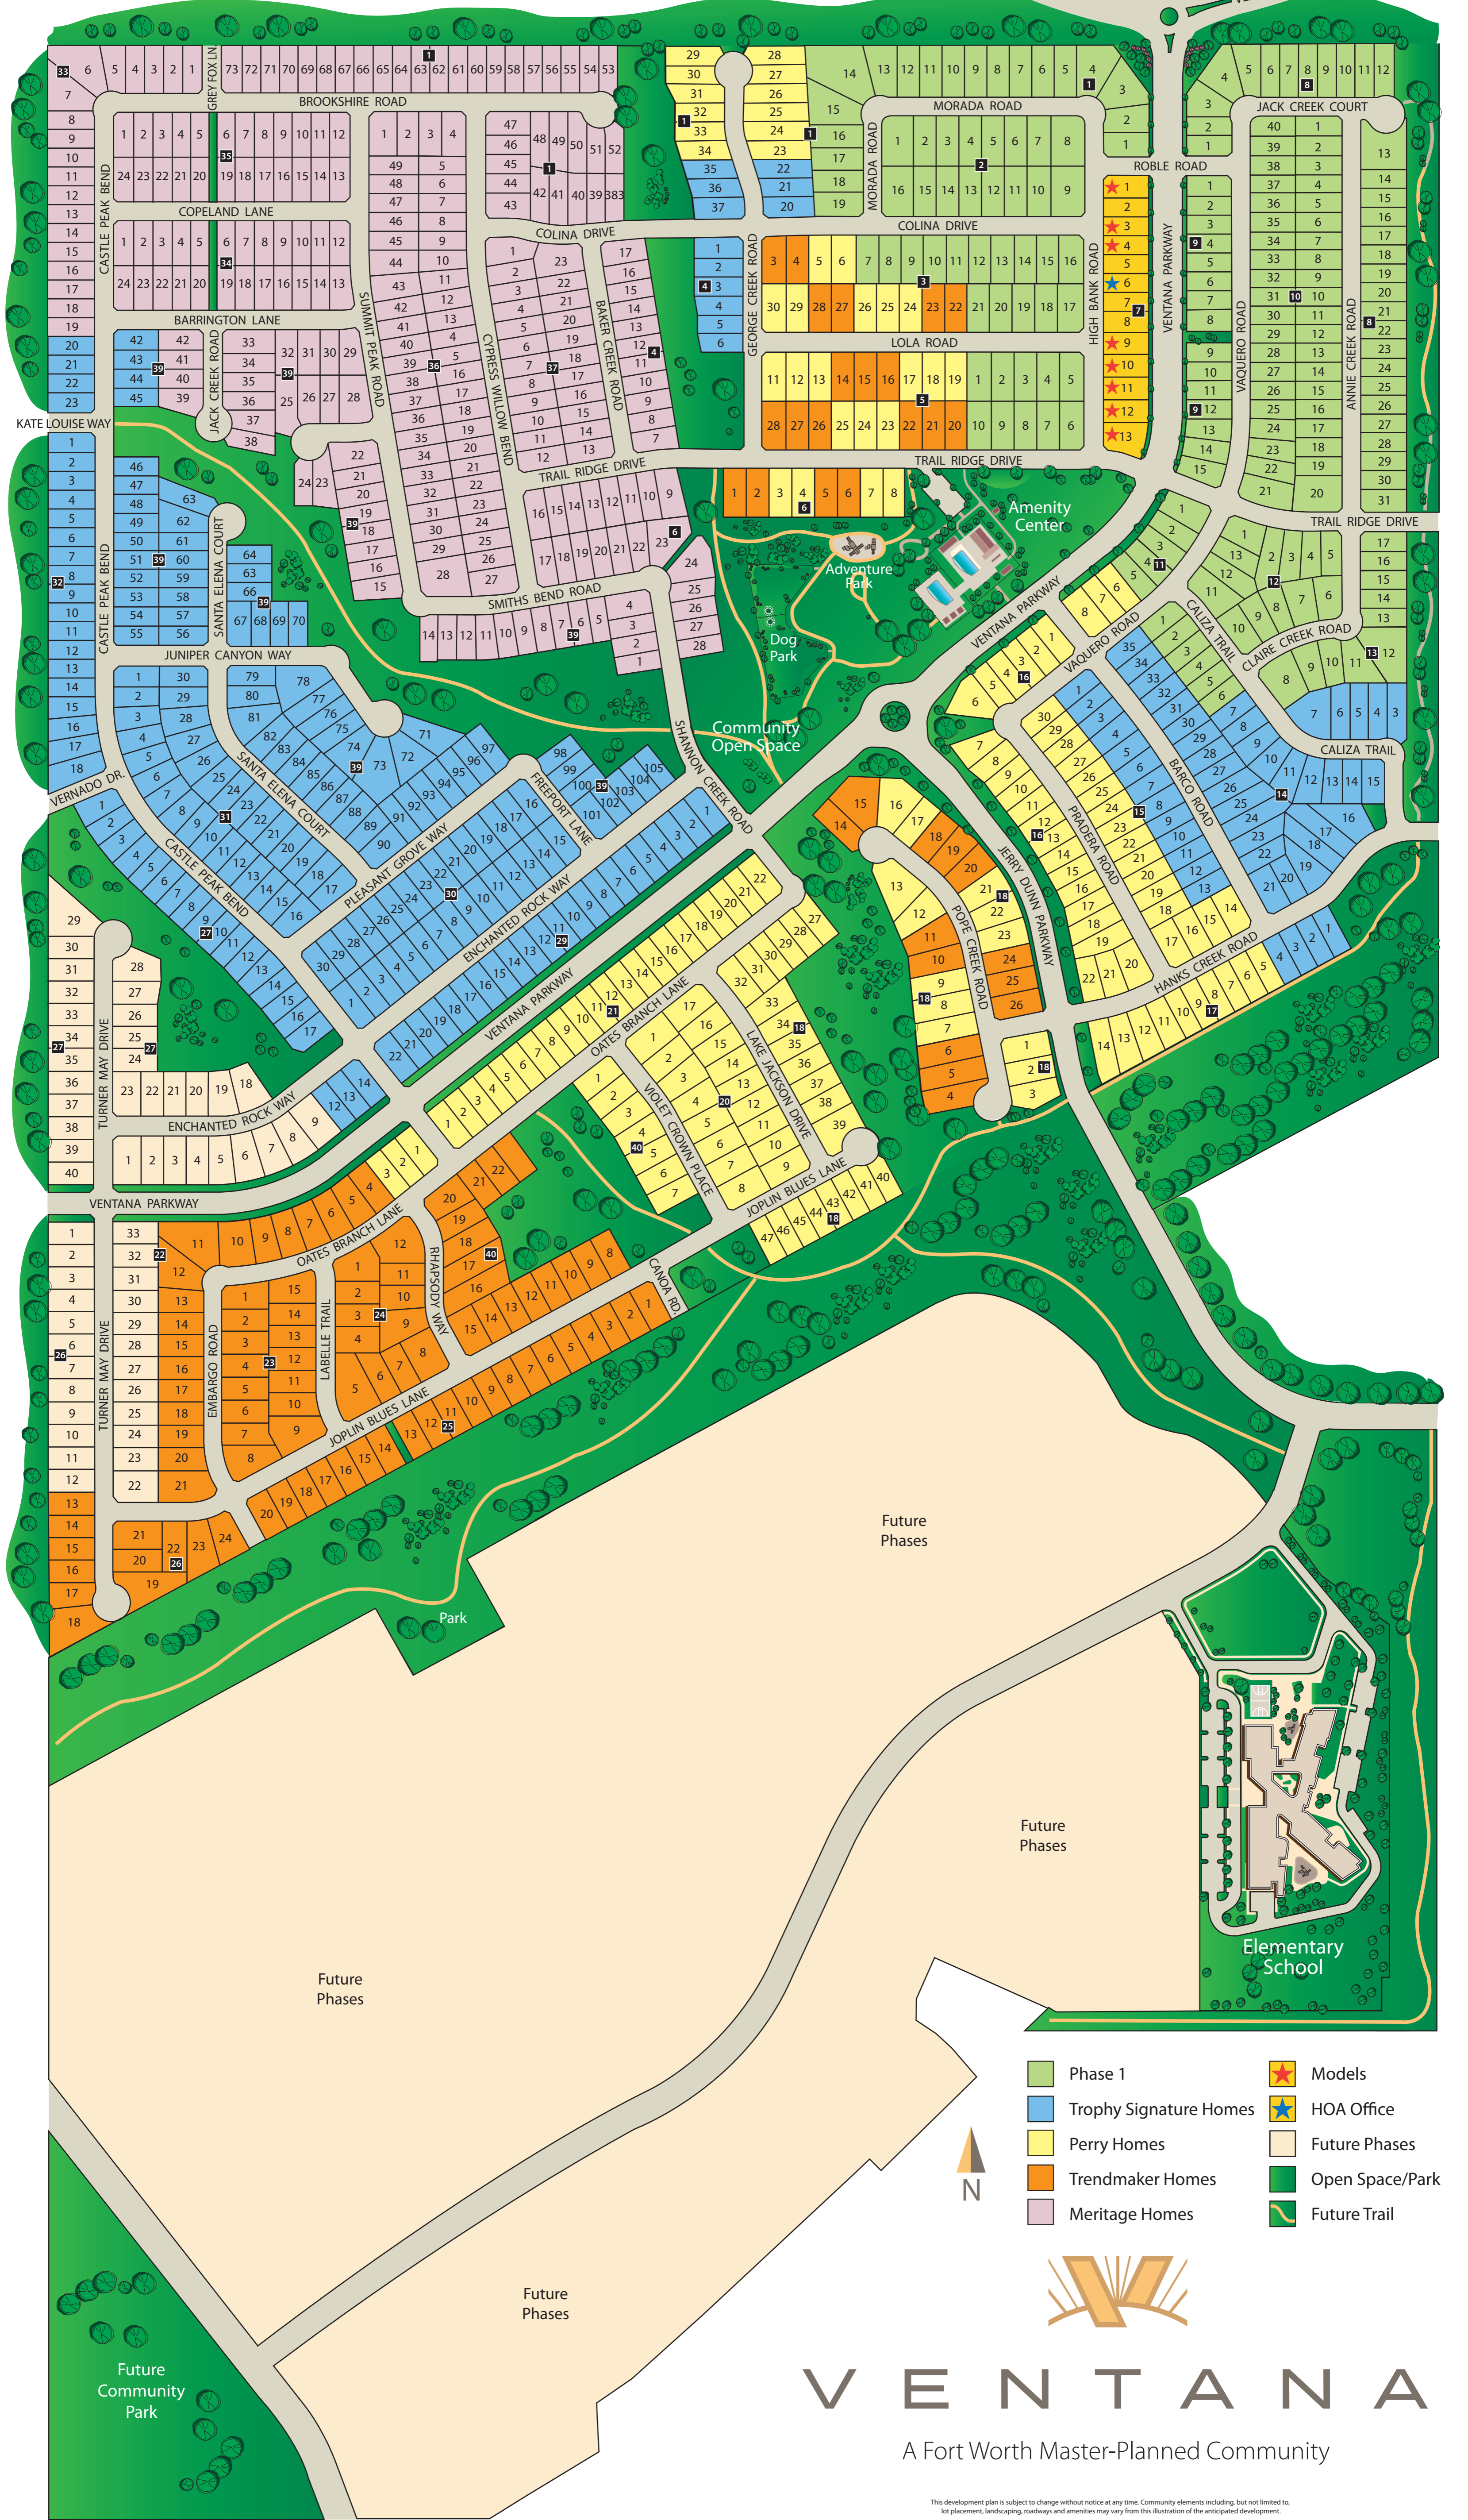

To FM 2871 and I-20
VEALE RANCH ROAD

- Phase 1
- Trophy Signature Homes
- Perry Homes
- Trendmaker Homes
- Meritage Homes
- Models
- HOA Office
- Future Phases
- Open Space/Park
- Future Trail

VENTANA

A Fort Worth Master-Planned Community