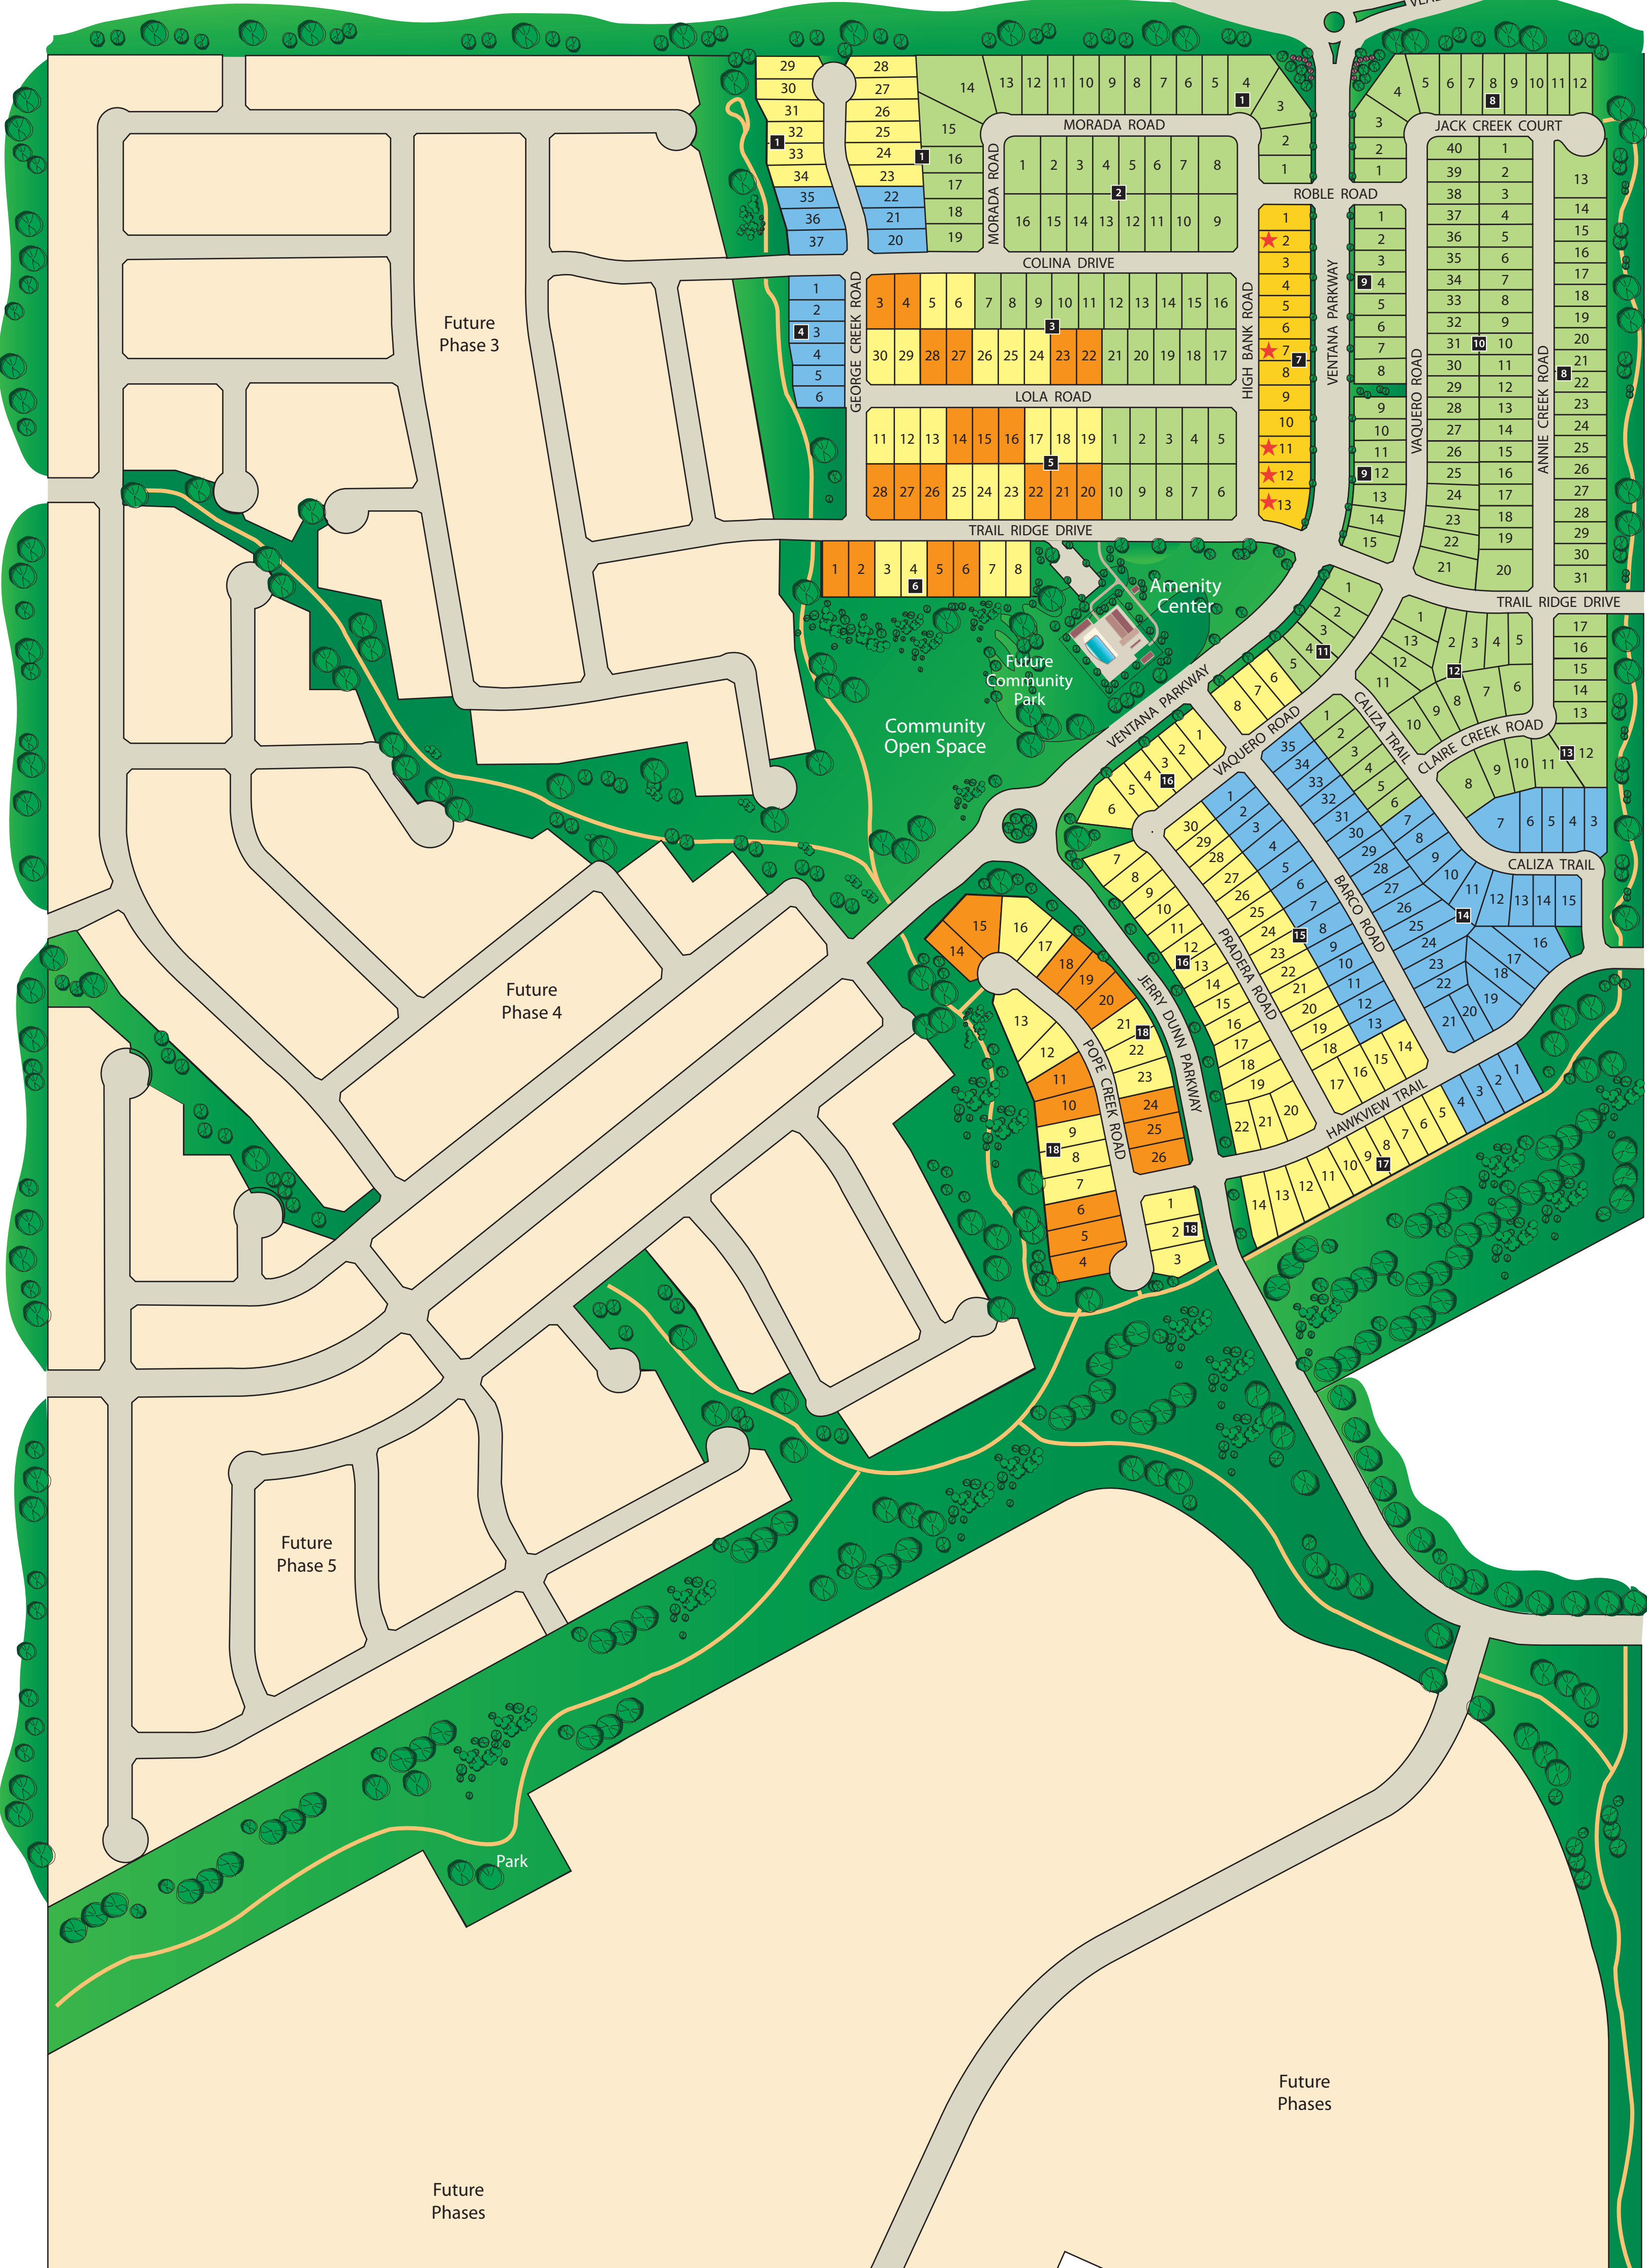

To FM 2871 and I-20
VEALE RANCH ROAD

- Phase 1
- Models
- Trophy Signature Homes
- Future Phases
- Perry Homes
- Open Space/Park
- Trendmaker Homes
- Future Trail

VENTANA

A Fort Worth Master-Planned Community

Future
Community
Park